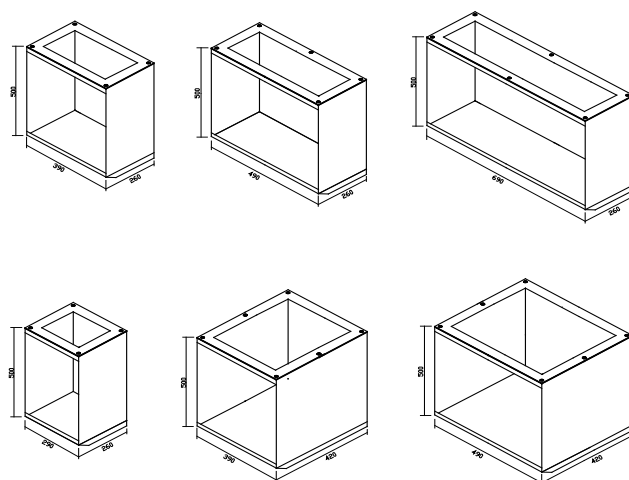

Specifications:

- 1 slot machine with a display
- 4 electric kWh meters
- 4 three-phase power outlets 3/16 A 230 V/6 h with a miniature circuit breaker (MCB) and a residual current circuit breaker (RCCB)

Locating the Energy Column

- At a reserve or camp site
- At a daytime stopping point
- In a car park where appropriate
- At a Motorhome/Campervan/Caravan Park