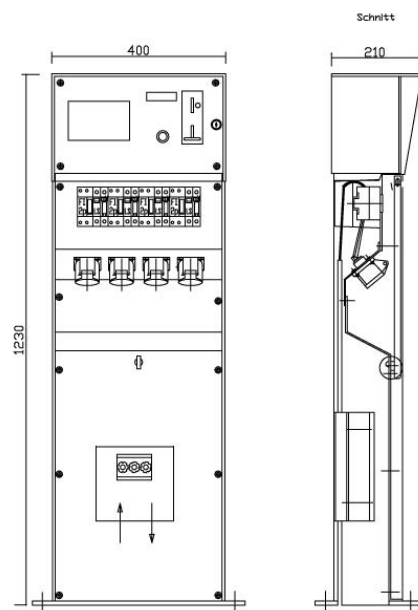

Types of Energy Columns

These energy columns are available in different versions. We offer columns with either four or six power outlets. You can also choose between two charging methods. Your charging fee can either be based on:

1. The amount of time energy is supplied, or
2. The amount of energy consumed in kWh.